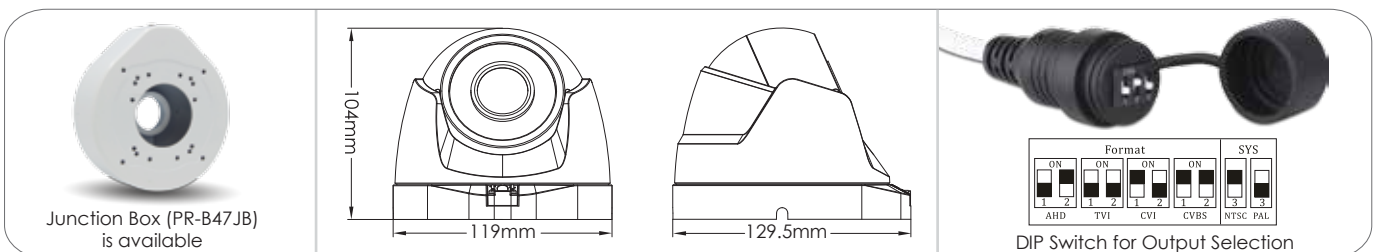

# HD ANALOG IR DOME CAMERA VARI-FOCAL LENS

DI-350AVF

MODEL	DI-350AVF
Image Sensor	1/2.7" CMOS
Image Format	5MP - 4:3 / 4MP - 16:9
Effective Pixels	2592(H)×1944(V)
Scanning System	Progressive
Resolution	5MP: 2592x1944 @ 20FPS, 4MP: 2560x1440 @25/30FPS
Min. Illumination	0.01Lux (0 Lux with IR on)
Day & Night	True Day&Night (ICR)
IR LED	3 LED Array (25m)
OSD Menu	Available via CoC Only
CoC Support	Yes
Day & Night Mode	EXT, Color, B&W, Auto
Backlight Compensation	Off / BLC
S/N Ratio	≥35dB (AGC Off)
White Balance	ATW, Manual
Noise Reduce	2D-DNR
Video Output	5MP / 4MP (Selectable by OSD Menu) AHD/TVI/CVI (4MP Only)/ CVBS + PAL/NTSC (Selectable by DIP Switch on cable)
Defog	Not Available
Privacy Mask	Not Available
Motion Detection	Not Available
D-Effect	Mirror
Lens (Field of View)	2.8-12mm (91°-25°)
Power	DC12V±10%, ~360mA
Operation Temp.	-30°C~+50°C
Waterproof	IP66
Dimension	129.5*119*104mm
Net weight	476g

## Main Features:

- Sensor: 1/2.7", 5 Mega-Pixel
- Selectable Output:
  - 5MP: AHD / TVI
  - 4MP: AHD / CVI / TVI
  - CVBS
  - PAL/NTSC
- Lens: 2.8-12mm Mega-Pixel Vari-Focal
- True Day & Night – ICR
- IR Range: 25m (3 Array LED)
- IP66
- CoC Support
- Weight: 476g

Junction Box (PR-B47JB) is available

DIP Switch for Output Selection