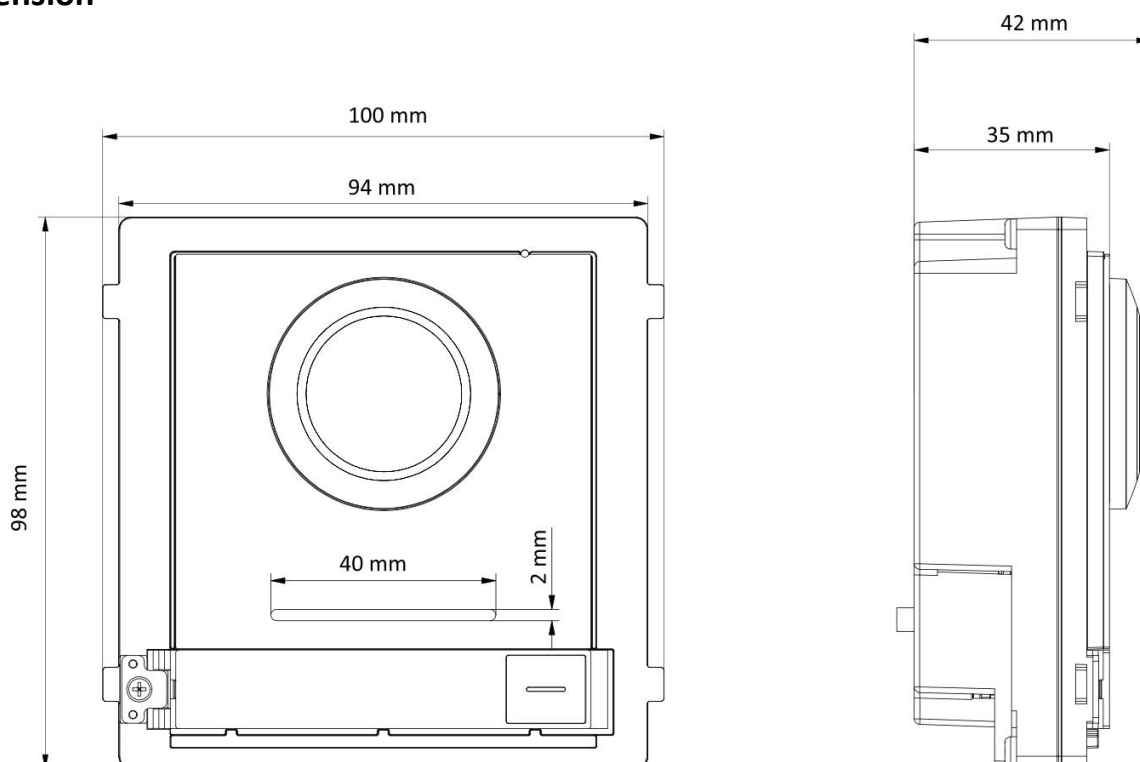

Alarm output	NA
Lock control	2 relays, Max. to 30 VDC, 2 A
Door contact input	2
Two-Wire IP interface	1
General	
Button	1
Installation	Surface mounting, flush mounting
Indicator	/
Weight	Net weight: 0.380 kg Gross weight: 0.541 kg
Protective level	IP65
Working temperature	-40° C to 60° C (-22° F to 140° F)
Working humidity	10% to 90%
Dimension (W × H × D)	100 mm × 98 mm × 42 mm
Battery	/
Power supply	Powered by KAD704Y or KAD706Y series distributor
Application environment	Outdoor
Power consumption	≤ 4 W
Language	English, French, Portuguese, Brazilian Portuguese, Spanish, Russian, German, Italian, Polish, Turkish, Vietnamese, Arabic, Czech, Hungarian, Dutch, Romanian, Bulgarian, Ukrainian, Croatian, Serbian, Greek, Slovak

▪ Available Model

DS-KD8003Y-IME2

▪ Dimension