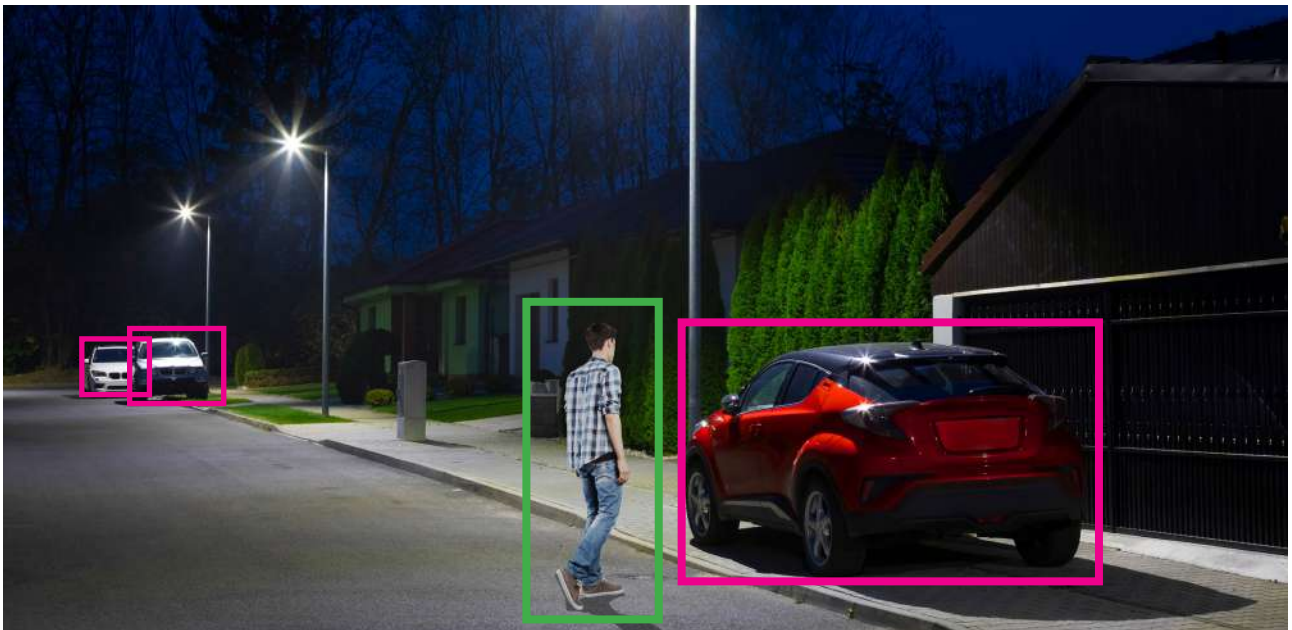

Color night vision cameras

Provision-ISR's Rainbow cameras, equipped with CNV (Color Night Vision) technology, return sharp and superior quality colors even in poor light conditions, providing visual details that significantly contribute to the identification of people or objects.

Available models

Available in the Turret/Dome and bullet versions, with 2MP and 4MP resolutions, the cameras are equipped with a built-in LED light source, F 1.0 super-wide aperture lens, and state-of-the-art sensors, which are more sensitive to light than those of traditional infrared technology (black and white).

Crimes such as theft, drug violations, simple assaults, robbery, or vandalism are known to be more likely to occur at night. The Provision-ISR's Rainbow cameras can provide authorities with crucial information, such as people's clothes or car's color.

Artificial intelligence on board

The 4MP Rainbow cameras are equipped with the most talked-about A.I. feature: DDA™ Video Analytics.

Thanks to advanced artificial intelligence algorithms, the cameras accurately detect and distinguish people, two and four-wheeled vehicles.

Highlights:

- Full-color image at night
- Excellent detail visibility
- Better contrast