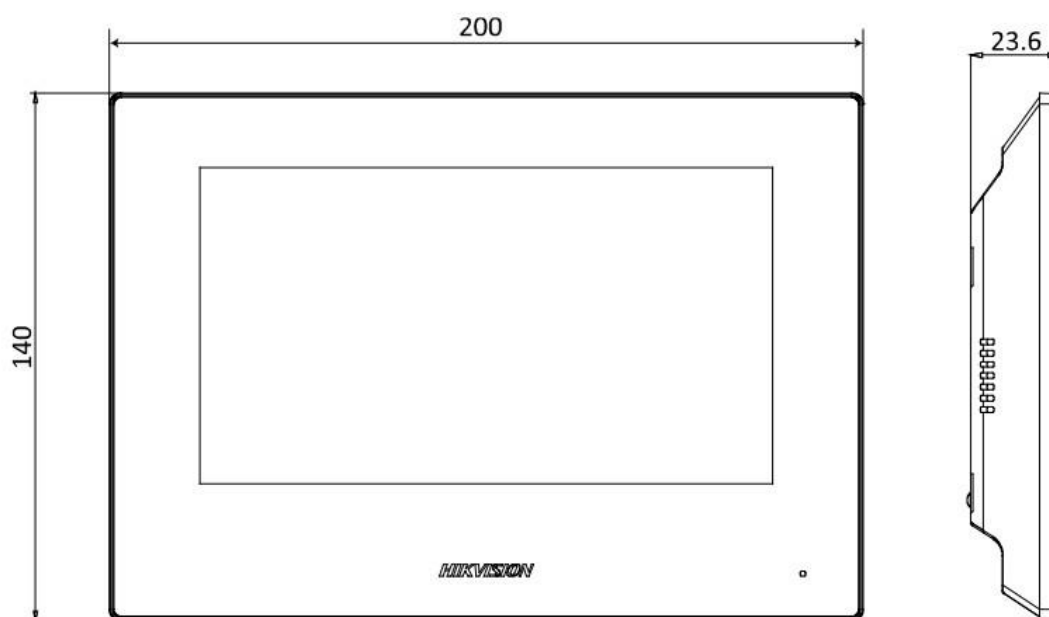

▪ **Dimension**

▪ **Accessory**

▪ **Optional**

DS-KABH6320-T Indoor Station Table Bracket	DS-KIS702 Villa Two Wire Kit	DS-KIS702-P Two Wire IP Bundle	DS-KIS702Y	DS- KIS702/S#Europe
DS- KIS702/S#EUROPE	DS-KIS702EY	DS-KIS702Y#EU	DS-KIS7021Y-S#EU	DS-KIS7022Y-S#EU
DS-KIS7023Y-S#EU	DS-KIS7024Y-S#EU	DS-KIS7021Y-G#EU	DS-KIS7022Y-G#EU	DS-KIS7023Y-G#EU