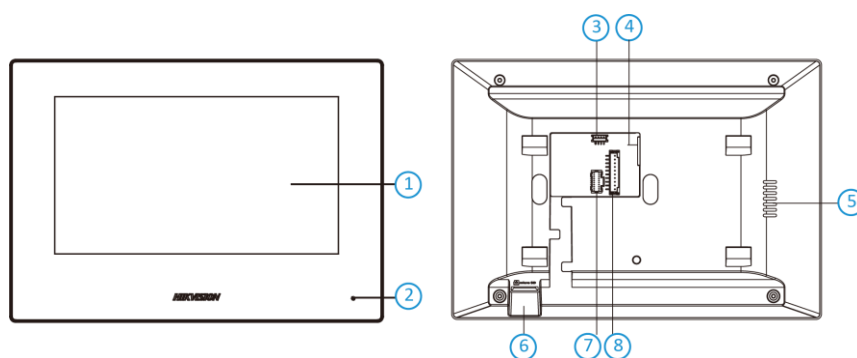

USB	/
TF card	Max to 128 G, SD 2.0 or lower version
Alarm output	2 relays (30 V Max.)
Two-wire IP interface	1
General	
Button	0
Installation	Surface mounting
Indicator	0
Weight	327 g
Protective level	/
Power supply method	Two-wire
Working temperature	-10 °C to 50 °C (14 °F to 122 °F)
Working humidity	10% to 90% (no-condensing)
Dimensions	200 mm × 140 mm × 23.6 mm (7.87" × 5.51" × 0.93")
Battery	/
Power supply	Powered by KAD704Y or KAD706Y series distributor
Application environment	Indoor
Power consumption	≤ 4 W
Language	English, Russian, Bulgarian, Hungarian, Greek, German, Italian, Czech, Slovak, French, Polish, Dutch, Portuguese (Brazil), Spanish, Hebrew, Romanian, Turkish, Estonian, Danish, Swedish, Norwegian, Finnish, Vietnamese, Croatian, Slovenian, Serbian, Arabic, Portuguese (Portugal), Lithuanian, Uzbek, Kazakh, Mongolian, Ukrainian

Physical Interface

No.	Description	No.	Description
1	Screen	5	Loudspeaker
2	Microphone	6	TF Card Slot
3	Debugging Port	7	Alarm Terminal
4	Network Interface and power supply	8	Reserved

Available Model

DS-KH6320EY-WTE2