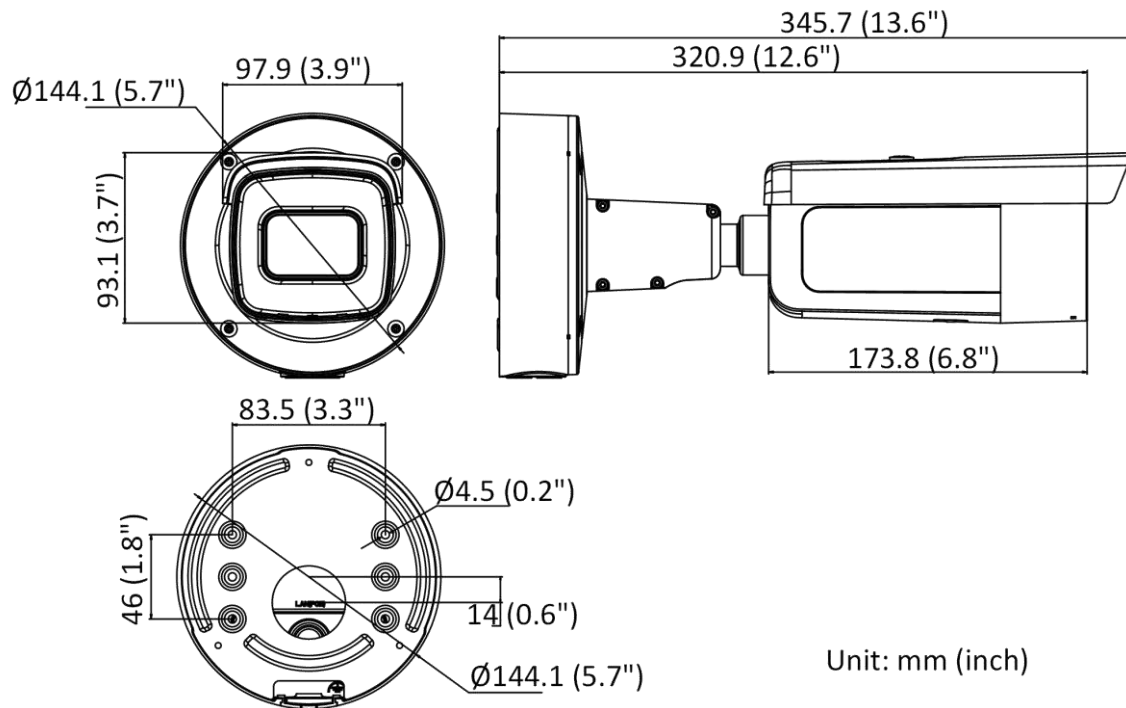

▪ **Dimension**

▪ **Accessory**

▪ **Optional**

DS-1475ZJ-SUS Vertical pole mount	DS-1476ZJ-SUS Corner mount	DS-1275ZJ-S-SUS Vertical pole mount

Headquarters

No.555 Qianmo Road, Binjiang District,
Hangzhou 310051, China
T +86-571-8807-5998
www.hikvision.com

Follow us on social media to get the latest product and solution information.