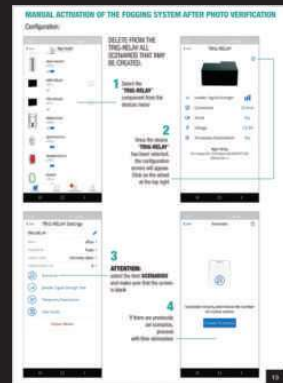

Anti-intrusion fluid bags

MODULAR AJAX READY

Product code	Products
FFLXRC2/3	Fluid bag 500 ml
FFLXRC2/3FG	Fluid bag 500 ml FOOD GRADE
FFLXRC4/5	Fluid bag 750 ml
FFLXRC4/5FG	Fluid bag 750 ml FOOD GRADE
FFLXTRC8	Fluid bag 1000 ml
FFLXTRC8FG	Fluid bag 1000 ml FOOD GRADE

Distributed by