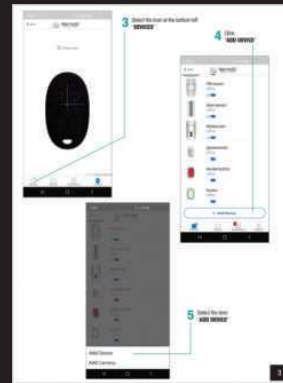

Anti-intrusion fluid bags

MODULAR AJAX READY

Product code	Products
FFLXRC2/3	Fluid bag 500 ml
FFLXRC2/3FG	Fluid bag 500 ml FOOD GRADE
FFLXRC4/5	Fluid bag 750 ml
FFLXRC4/5FG	Fluid bag 750 ml FOOD GRADE
FFLXTRC8	Fluid bag 1000 ml
FFLXTRC8FG	Fluid bag 1000 ml FOOD GRADE

Distributed by