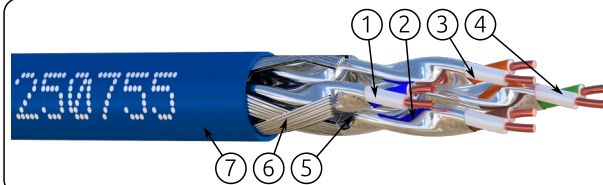


**elbaC Cable**

ZAC sous le Beer - RD 836
F-27730 BUEIL (Eure - France)
Tél : +33 (0)2 32 62 00 92
Fax : +33 (0)2 76 01 31 80
www.elbac.fr / info@elbac.fr

**Construction****Inner conductor**

Material	Annealed copper
Diameter	$\varnothing 0.58 \pm 0.01$ mm

Insulation

Material	Skin/Foam/Skin HDPE
Diameter	$\varnothing 1.38 \pm 0.10$

Screening

Material	Alu/PET per pair (Alu side out)
----------	---------------------------------

Assembly**4 shielded twister pairs**

①		Blue / white
②		Brown / white
③		Orange / white
④		Green / white

Total shielding ⑥

Material	Tinned copper clad aluminum
Construction	$6 \times (8 \times \varnothing 0.12 \pm 0.008$ mm)
Coverage	25 ± 5 %

Sheath ⑦

Material	LSZH Blue RAL 5005
Thickness	≥ 0.5 mm
Diameter	$\varnothing 7.8 \pm 0.2$ mm

Marking of sheath

Printing with XXX : Quantity in meter still available per reel DDDDD : Date code	ISO 11801 - S/FTP CAT7A 1200Mhz 4PR AWG23 TIA/EIA 568A - CE - elbaC 250755 - DDDDD - XXX m
Color / Process	White pigment ink / Ink jet
Step	1 m