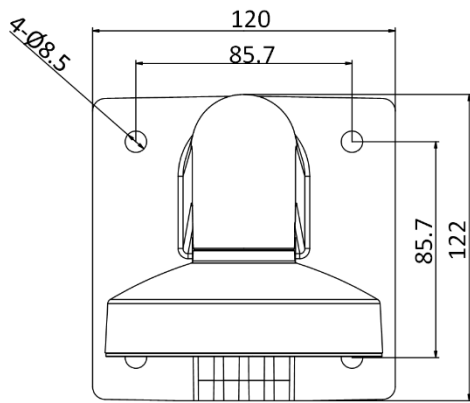

DS-1272ZJ-110-TRS Wall Mount

Key Feature

- Wall Mount
- Aluminum Alloy and Steel
- Hikvision White

Specification

| Model | DS-1272ZJ-110-TRS |
|-------------|---------------------------------------|
| Weight | 605g |
| Appearance | Hikvision White |
| Material | Aluminum Alloy and Steel |
| Dimension | 122 × 120 × 169mm |
| Description | Wall Mounting Bracket for Dome Camera |

Available Model

DS-1272ZJ-110-TRS

Dimension

Unit: mm