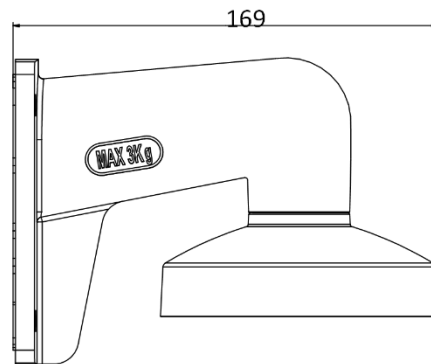

DS-1272ZJ-110-TRS Wall Mount

Key Feature

- Wall Mount
- Aluminum Alloy and Steel
- Hikvision White

Specification

| Model | DS-1272ZJ-110-TRS |
|-------------|---------------------------------------|
| Weight | 605g |
| Appearance | Hikvision White |
| Material | Aluminum Alloy and Steel |
| Dimension | 122 × 120 × 169mm |
| Description | Wall Mounting Bracket for Dome Camera |

Available Model

DS-1272ZJ-110-TRS

Dimension

Unit: mm