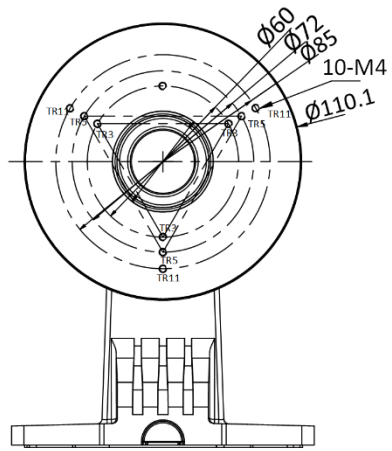

DS-1272ZJ-110-TRS Wall Mount

Key Feature

- Wall Mount
- Aluminum Alloy and Steel
- Hikvision White

Specification

| Model | DS-1272ZJ-110-TRS |
|-------------|---------------------------------------|
| Weight | 605g |
| Appearance | Hikvision White |
| Material | Aluminum Alloy and Steel |
| Dimension | 122 × 120 × 169mm |
| Description | Wall Mounting Bracket for Dome Camera |

Available Model

DS-1272ZJ-110-TRS

Dimension

Unit: mm